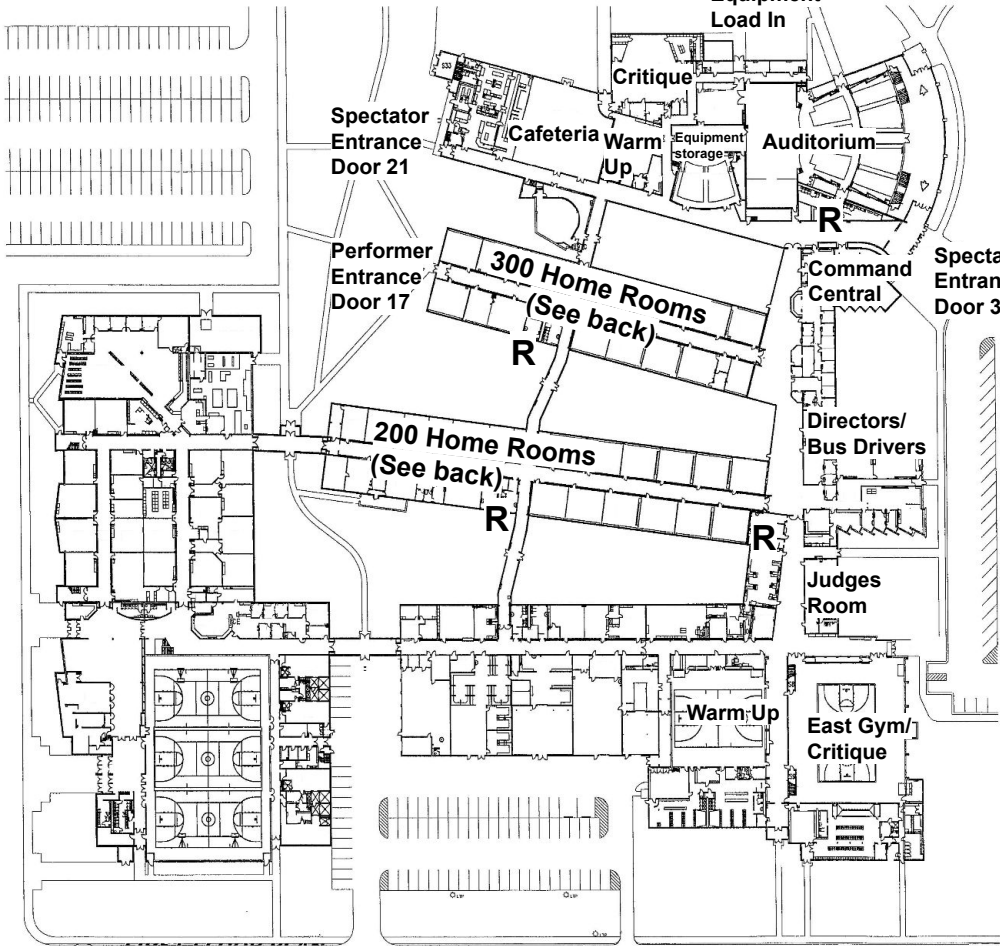

W Forrest St

N

N Custer Ave

Islander Invitational Map

Spectator Entrances-
Doors 21 and 34

Performer Entrance-
Door 17

Command Central-
Multipurpose Room
000A

Cafeteria- Room 418

Directors/Bus Drivers-
Room 007

R- Restrooms

N Lafayette Ave

Buses park at
Walnut MS